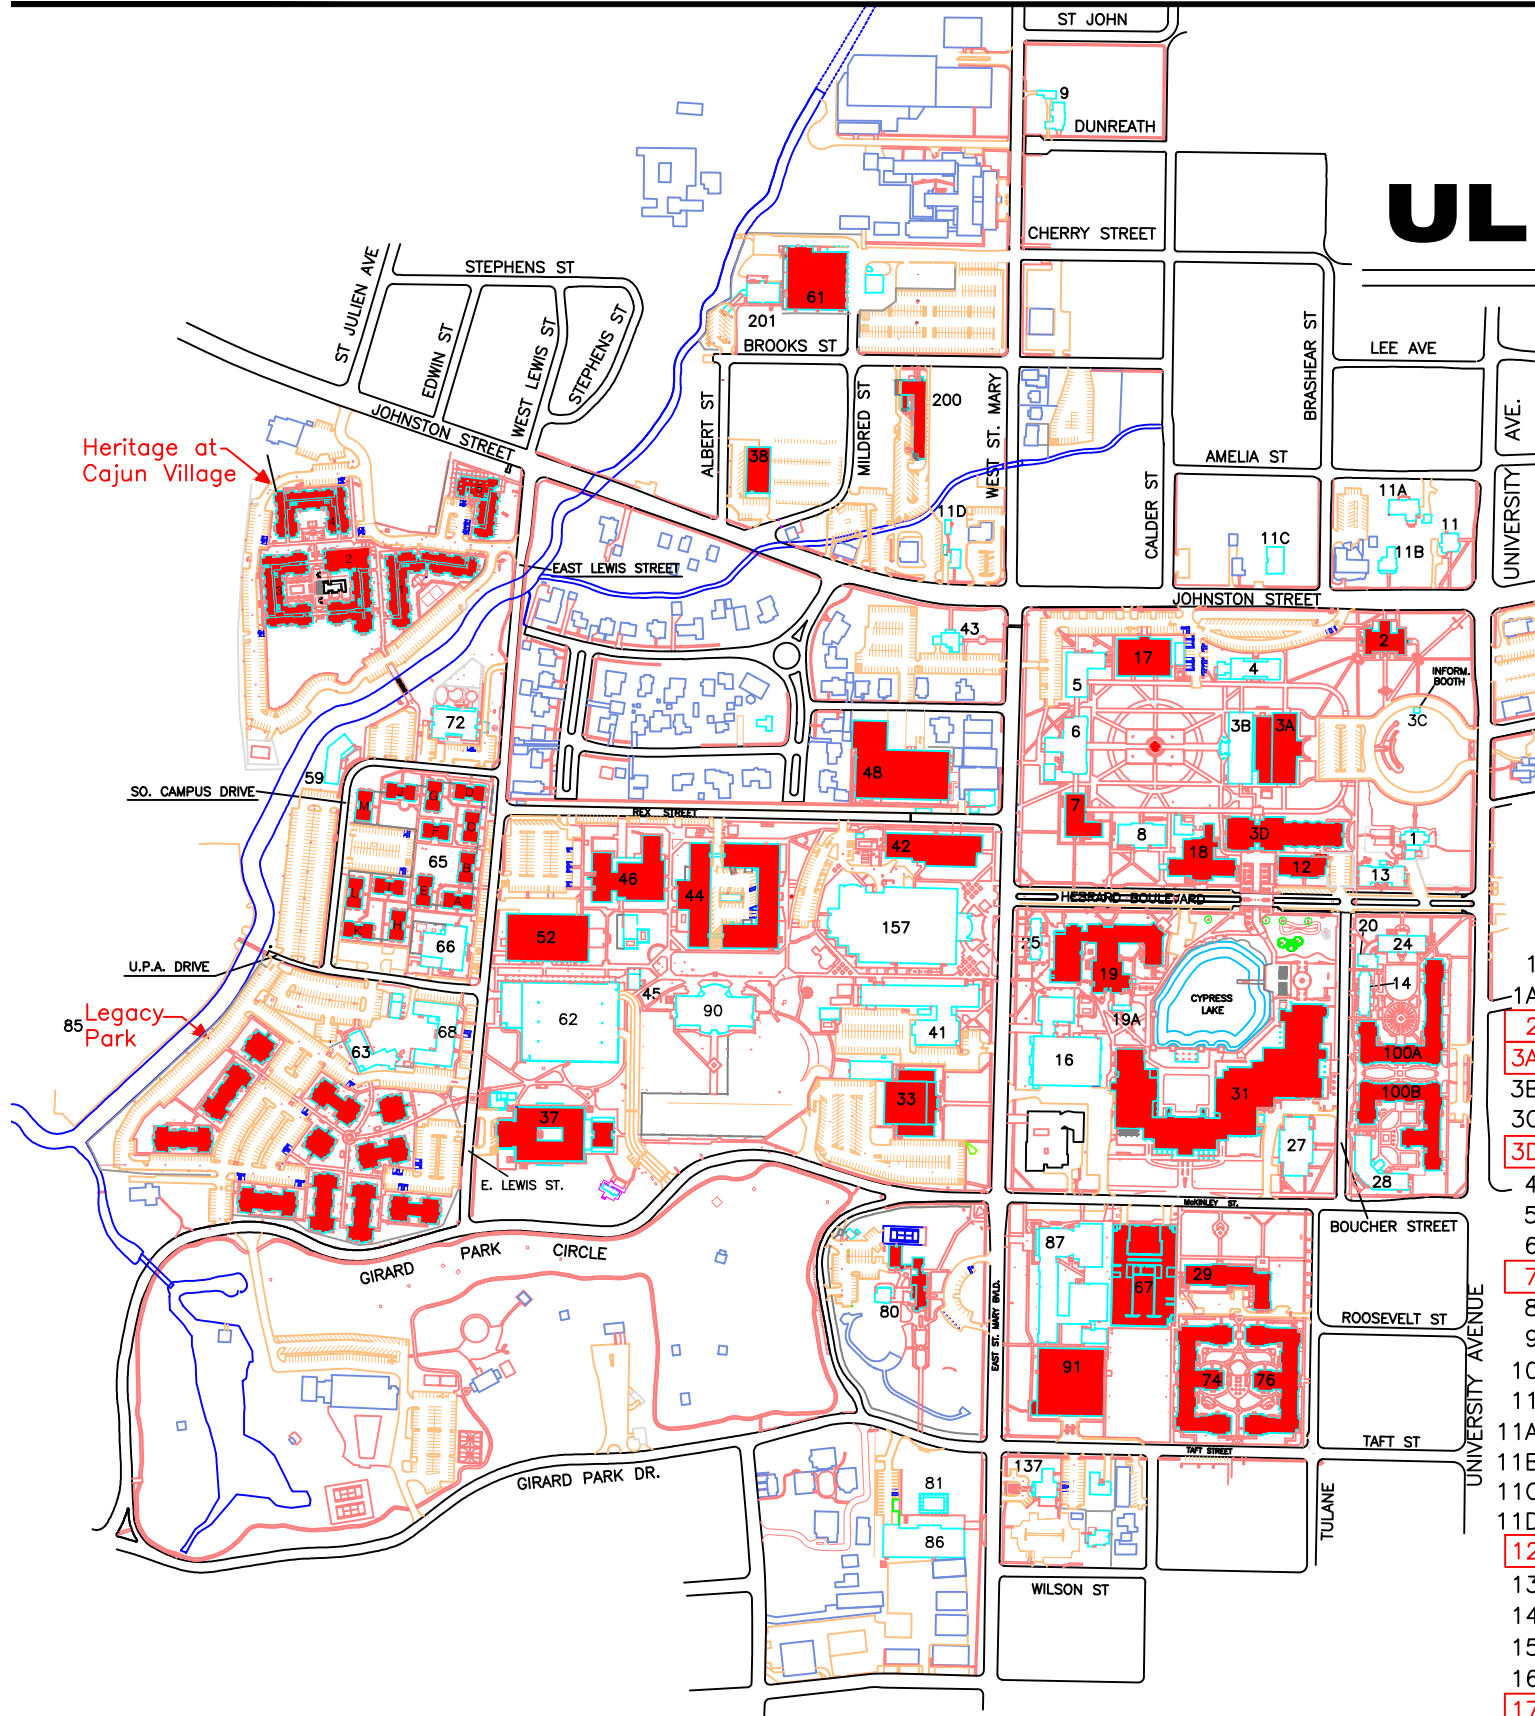

UL MAIN CAMPUS

BUILDINGS WITH NARCAN KITS

- OTHER LOCATIONS WITH NARCAN KITS:**
- ALL - Automated External Defibrillator (A.E.D.) Locations
 - ALL - UL Police Department (ULPD) Patrol Units
 - ALL - Satellite Research Stations